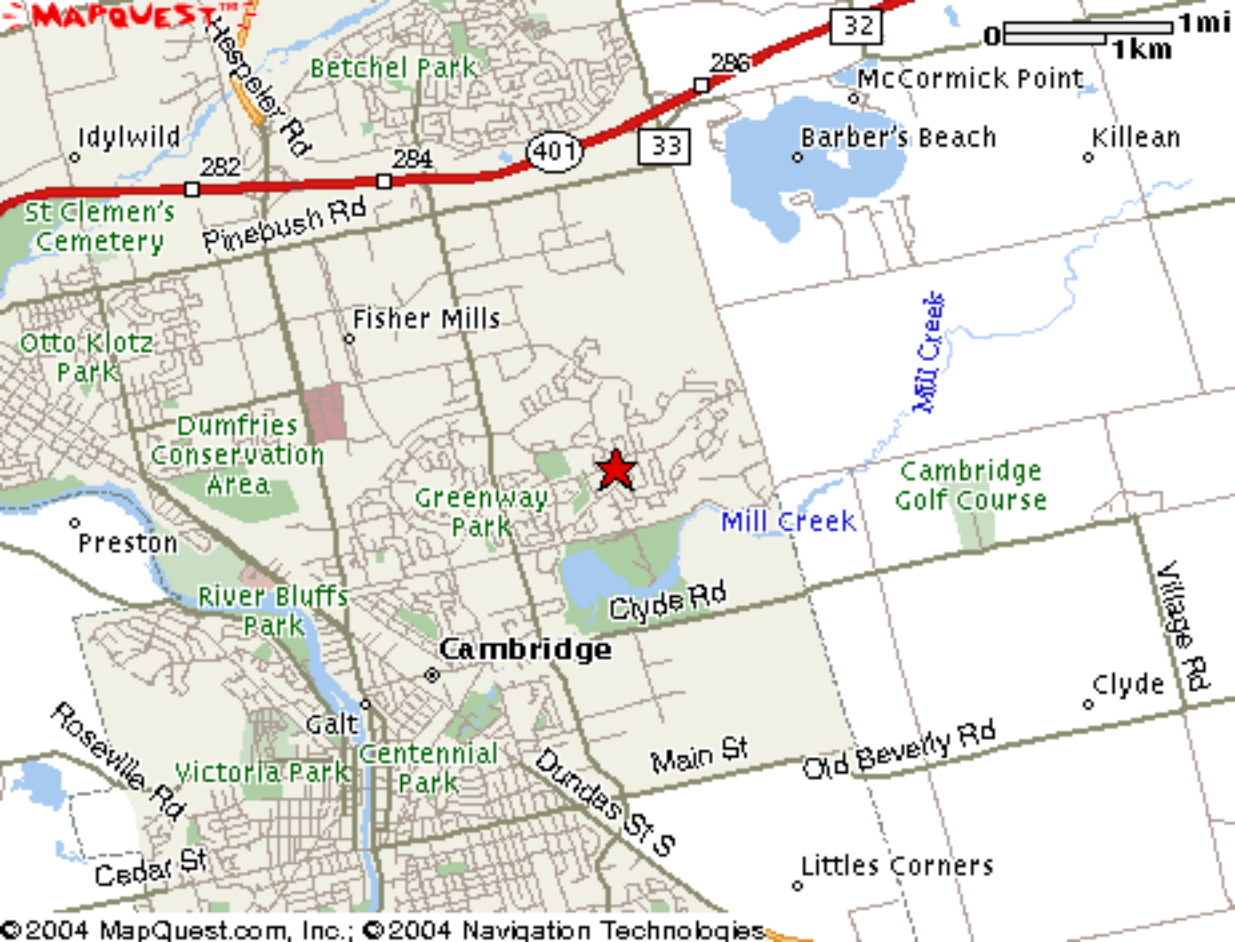

**Directions to OTS Services**  
**20 Anglerock Drive**  
**Cambridge, Ontario**  
**N1T 1L8**  
**Phone 519-620-0936**

**From the East:**

(From Toronto or Guelph) 401 to Townline Road exit. Travel south approx. 3 miles.  
Right on Saginaw.  
Left on Burnett  
Quick Right on Chamberlin.  
Left on Anglerock. We're #20 5th house on the left.

**From the West:**

(From London Woodstock Kitchener) 401 to Franklin Blvd exit. Travel south (merges south) to 5th traffic light.  
Turn left on Saginaw (Tim Hortons on the corner)  
3rd Stop sign turn Right on Chamberlin.  
Right on Anglerock. We're #20 5th house on the left.

**From the South East:**

(From Hamilton) Hwy 6 North to Hwy 97 West to Cambridge.  
Right on Franklin Blvd. Travel North  
Right on Saginaw Parkway. (Tim Hortons on the corner)  
3rd Stop sign turn Right on Chamberlin.  
Right on Anglerock. We're #20 5th house on the left.

**From the South:**

(From Brantford) Hwy 24 north to Cambridge.  
Right on Myers Road  
Left on Franklin Blvd.  
Right on Saginaw Parkway  
3rd Stop sign turn Right on Chamberlin  
Right on Anglerock. We're #20 5th house on the left.