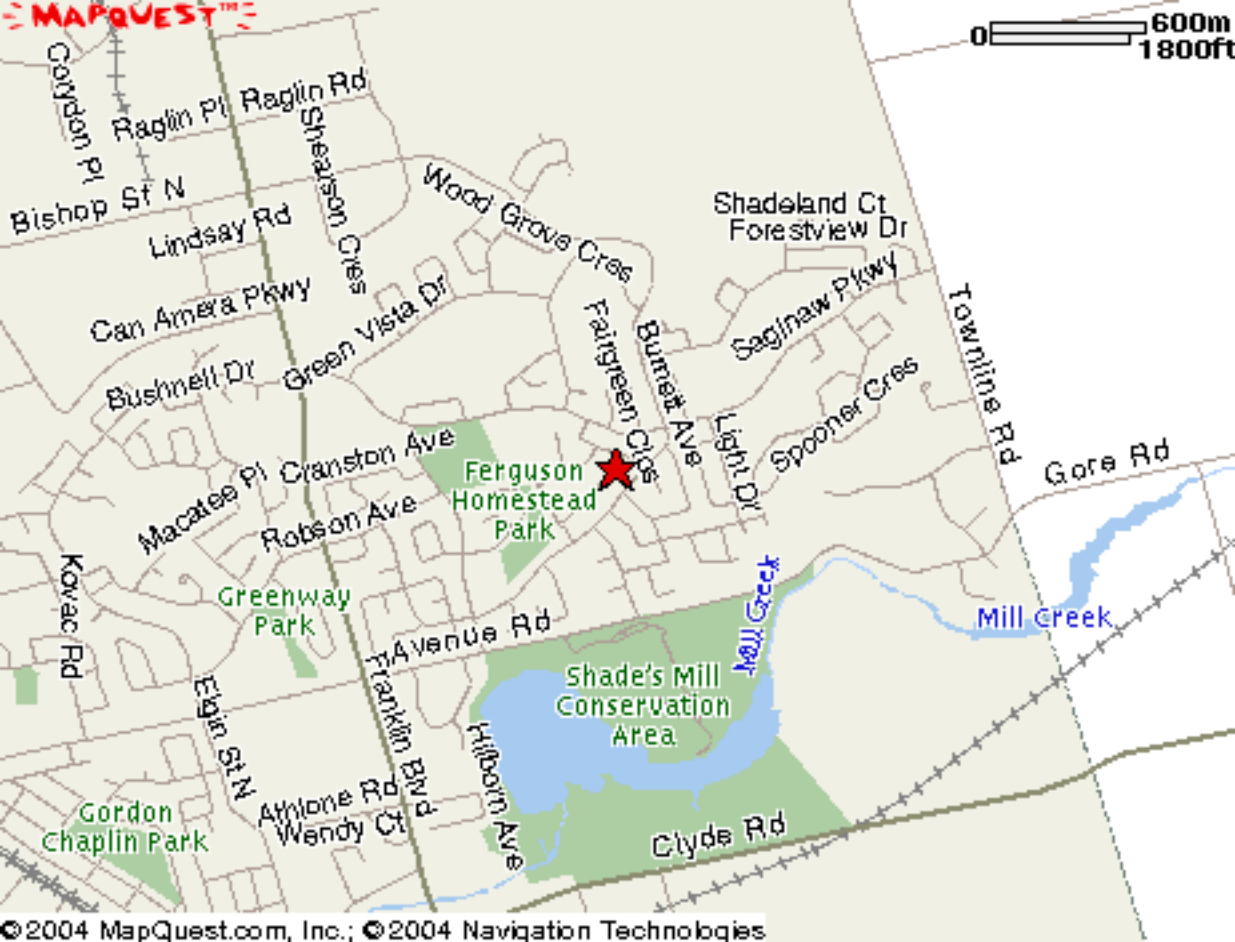

**Directions to OTS Services**  
**20 Anglerock Drive**  
**Cambridge, Ontario**  
**N1T 1L8**  
**Phone 519-620-0936**

**From the East:**

(From Toronto or Guelph) 401 to Townline Road exit. Travel south approx. 3 miles.  
Right on Saginaw.  
Left on Burnett  
Quick Right on Chamberlin.  
Left on Anglerock. We're #20 5th house on the left.

**From the West:**

(From London Woodstock Kitchener) 401 to Franklin Blvd exit. Travel south (merges south) to 5th traffic light.  
Turn left on Saginaw (Tim Hortons on the corner)  
3rd Stop sign turn Right on Chamberlin.  
Right on Anglerock. We're #20 5th house on the left.

**From the South East:**

(From Hamilton) Hwy 6 North to Hwy 97 West to Cambridge.  
Right on Franklin Blvd. Travel North  
Right on Saginaw Parkway. (Tim Hortons on the corner)  
3rd Stop sign turn Right on Chamberlin.  
Right on Anglerock. We're #20 5th house on the left.

**From the South:**

(From Brantford) Hwy 24 north to Cambridge.  
Right on Myers Road  
Left on Franklin Blvd.  
Right on Saginaw Parkway  
3rd Stop sign turn Right on Chamberlin  
Right on Anglerock. We're #20 5th house on the left.